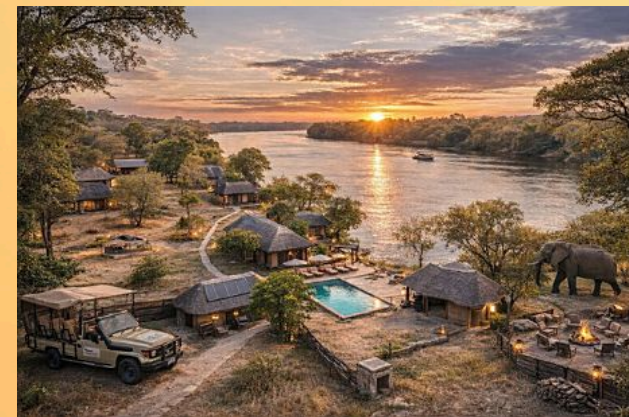

**Island Picnic 🌴:**

Enjoy a peaceful meal in nature

**Pool 🏊:**

Chill and leisure activities

## Plan Your Visit

Mwamfushi Safari Lodge is located on the remote banks of the Great Kafue River in Kafue National Park, Zambia, about 310 km from Lusaka.

Accessible by road or public transport via Chunga Gate, our guides can pick you up and escort you to the lodge. Airport transfers are also available on request, for a smooth and hassle-free arrival.

# Mwamfushi Safari Lodge

## Mwamfushi Safari Lodge

Experience the wild in comfort on the peaceful banks of the Great Kafue River in Kafue National Park, Zambia, just 310 km from Lusaka. Surrounded by lions, leopards, elephants, and more, our lodge offers authentic safaris with guided game drives, birdwatching, river cruises, and cultural experiences.